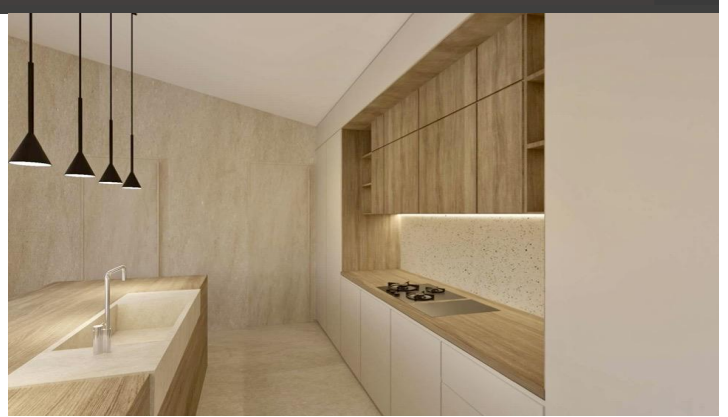

JEROME LEDIN
Inmobiliaria

Ref: 1666