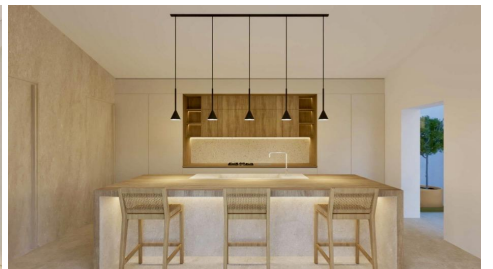

JEROME LEDIN
Inmobiliaria

DESIGN HOUSE NEAR BY SINEU WITH BEAUTIFUL VIEW

REF: 1666

Design house in idyllic and quiet surroundings on the outskirts of Sineu; a beautiful authentic town with all services and only 20 minutes from the capital and the island's beaches. This property of 15,000m² is surrounded by vegetation and nature and offers spectacular views. The large property with the single-family house of 250m² consists of: 4 bedrooms and 4 bathrooms - one of which has a dressing room and bathroom en suite. There is an outdoor kitchen