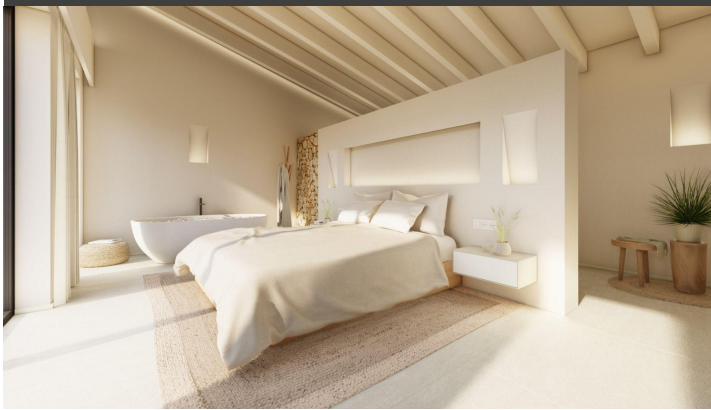

JEROME LEDIN
Inmobiliaria

Ref: 1330