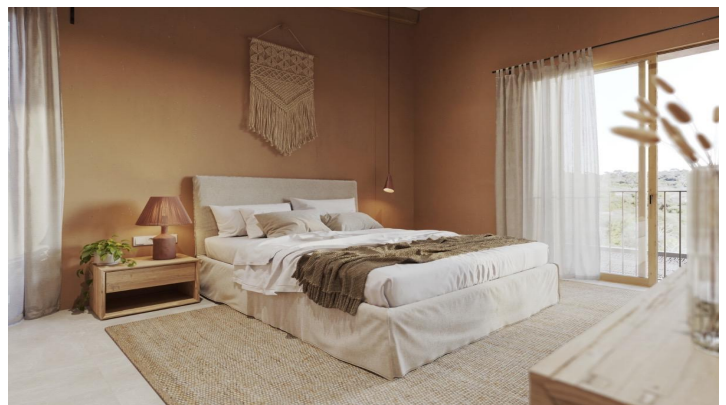

JEROME & LEA LEDIN
Inmobiliaria

Ref: 1759