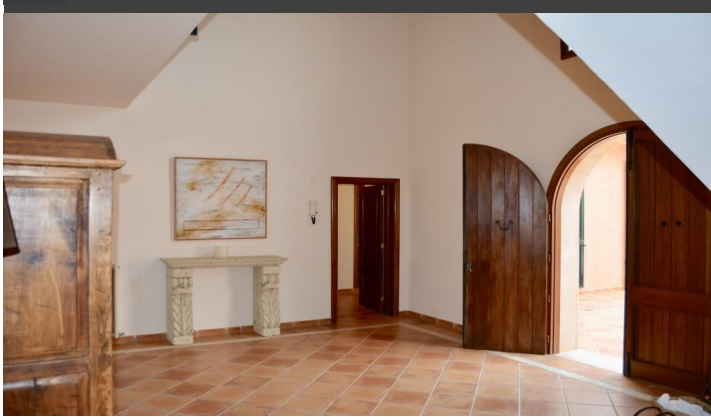

JEROME LEDIN
Inmobiliaria

Ref: 1383