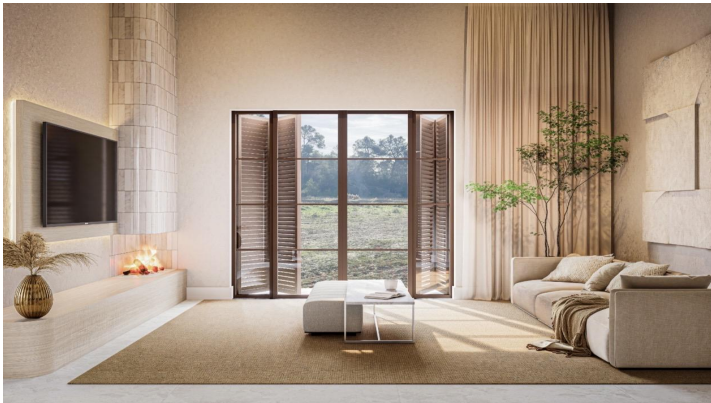

JEROME & LEA LEDIN
Inmobiliaria

Ref: 1758