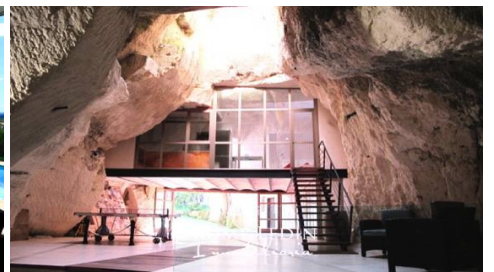

JEROME LEDIN
Inmobiliaria

OUTSTANDING PROPERTY NEAR FELANITX

REF: 1470

This representative Finca is located in absolute solitary position in the southeast of Mallorca. Exceptional because of their great location, dominant with fantastic views of the sea, the island Cabrera, panoramic views over Mallorca. Stunning modern architectural style, Santanyi stone, the design of the living rooms and bedrooms, the large pool area and the beautiful garden which fits perfectly into this picture.