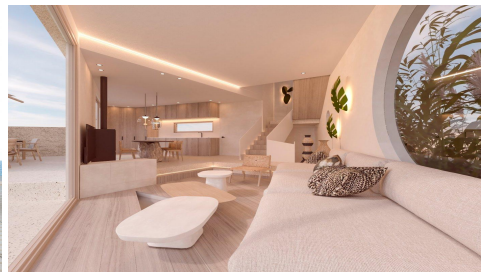

JEROME LEDIN
Inmobiliaria

LUXURY NEW BUILDING IN COLONIA DE SANT JORDI 1ST SEA LINE

REF: 1645

This villa is being built directly on the first line of the sea and with a fantastic view of Cabreara. Spread over more than 200 m² on 3 floors, consisting of 3 bedrooms, 3 bathrooms, a dining room, 2 living rooms and a basement of 40 m², the dream of this luxury villa will come true. The house is supplied with air conditioning and underfloor heating by athermics, a furnished and equipped kitchen. In addition, the building has an elevator from the base