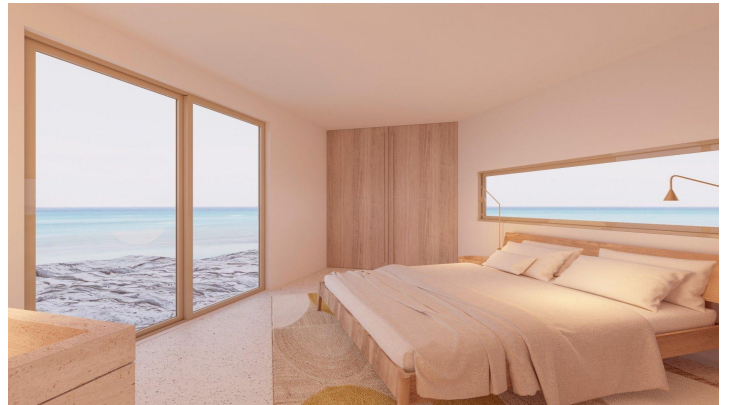

JEROME LEDIN
Inmobiliaria

Ref: 1645