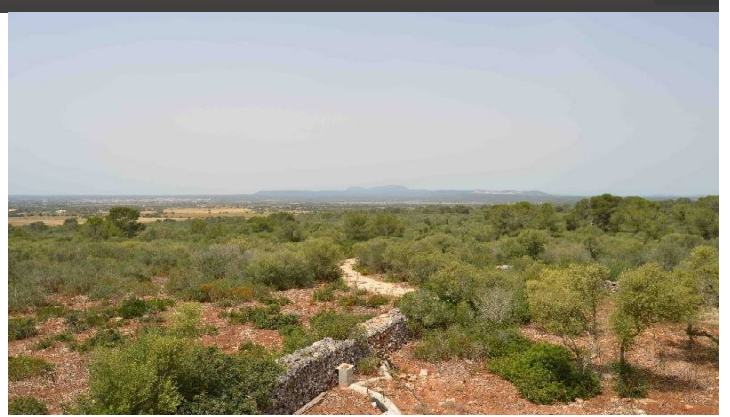

JEROME LEDIN
Inmobiliaria

Ref: 1361