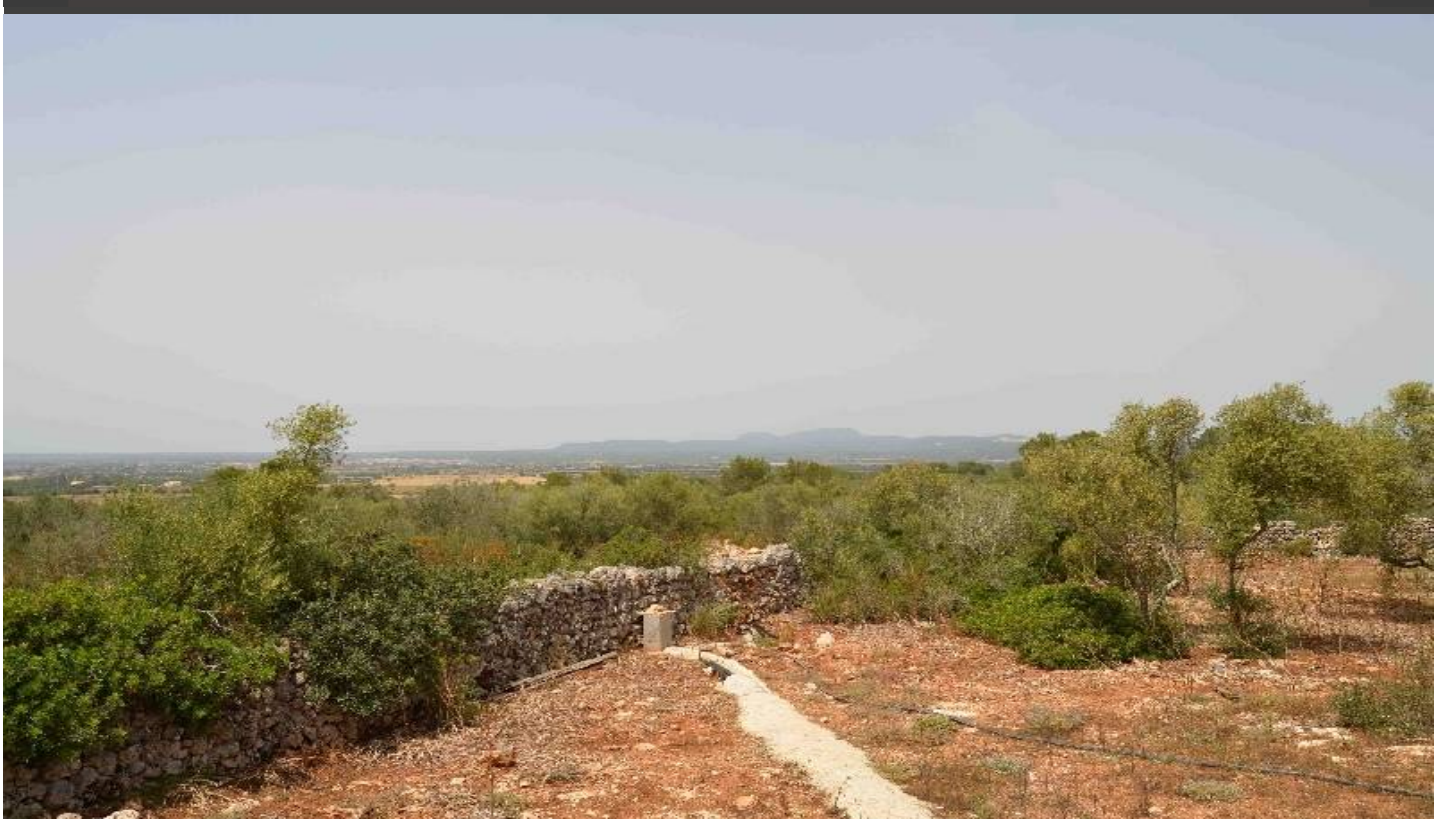

JEROME LEDIN
Inmobiliaria

MATCHLESS PROPERTY NEAR CAS CONCOS

REF: 1361

This exceptional plot of 1.300.000,00 m² is situated in the triangle between the Villages of Santanyi, Campos and Cas Concos. On these nearly 1.5 km² large and fully fenced land routes have already been created. On the top of a gently sloping hill there is already a big country house under construction from which you have a breathtaking panoramic view of the south-east coast of Mallorca, the island of Cabrera, the Pla de Llevant, the Tramuntana mounta